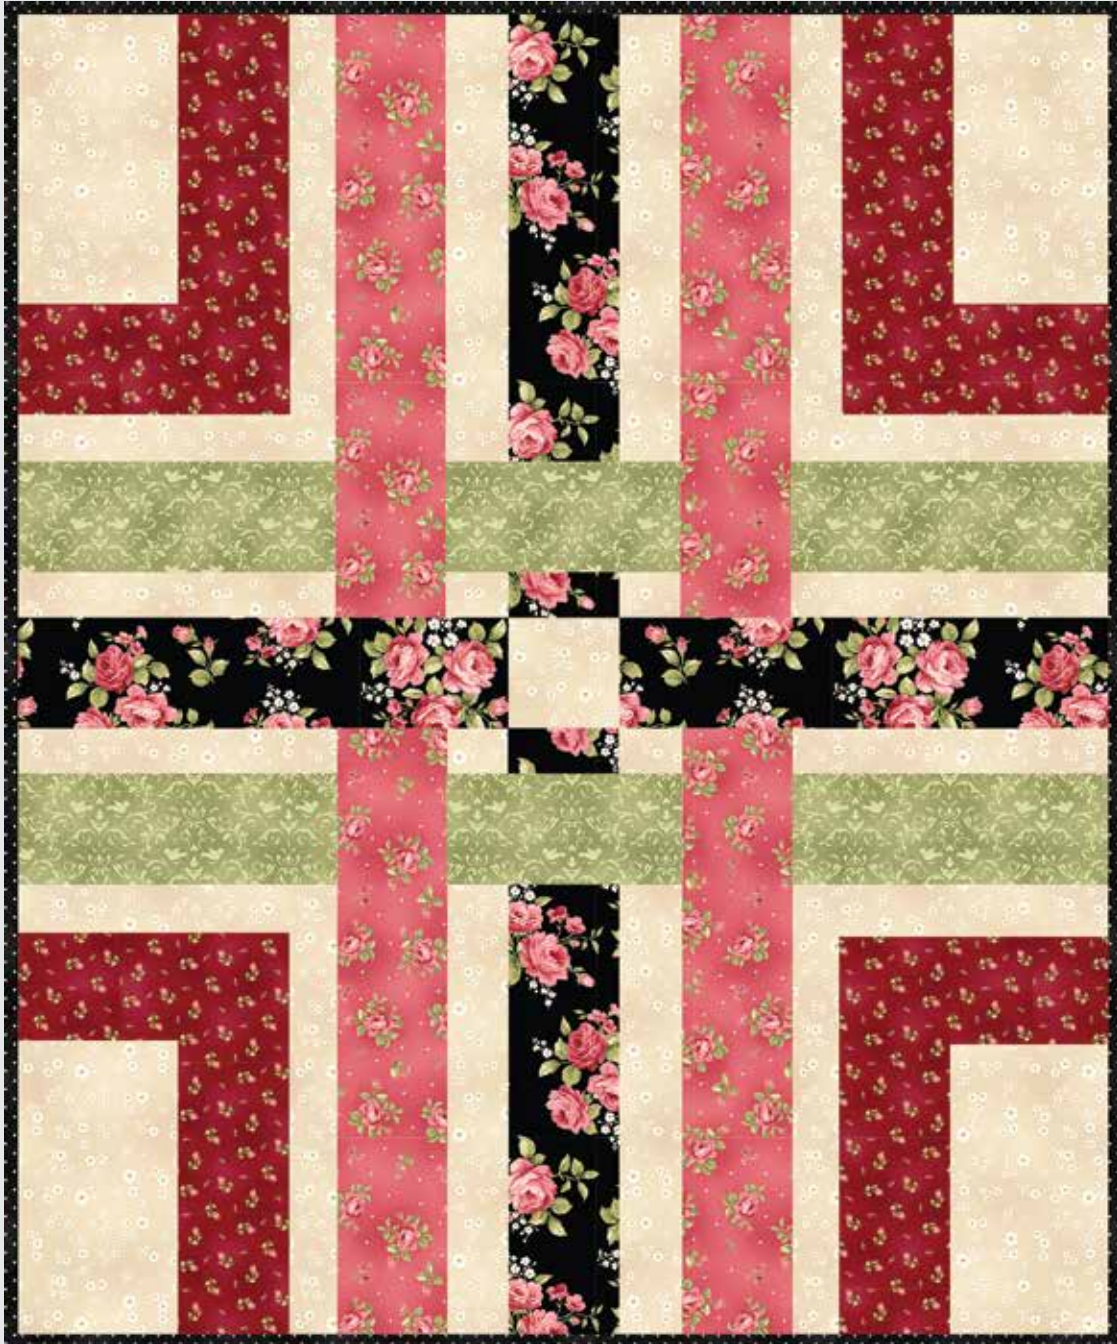

Welcome Home Flannel

Woven Welcome Home

35-1/2" x 42-1/2"

Designed by Allison R Harris

Cluck Cluck Sew

CCS165

MSRP \$6.50

MASF8360-J	Fabric 1	FQ
MASF8362-P	Fabric 2	FQ
MASF8365-G	Fabric 3	FQ
MASF8363-R	Fabric 4	FQ

MASF8368-E	Background Fabric	3/4 yd
MASF8362-J	Backing	1-1/2 yds
MASF609-JJ	Binding	3/8 yd