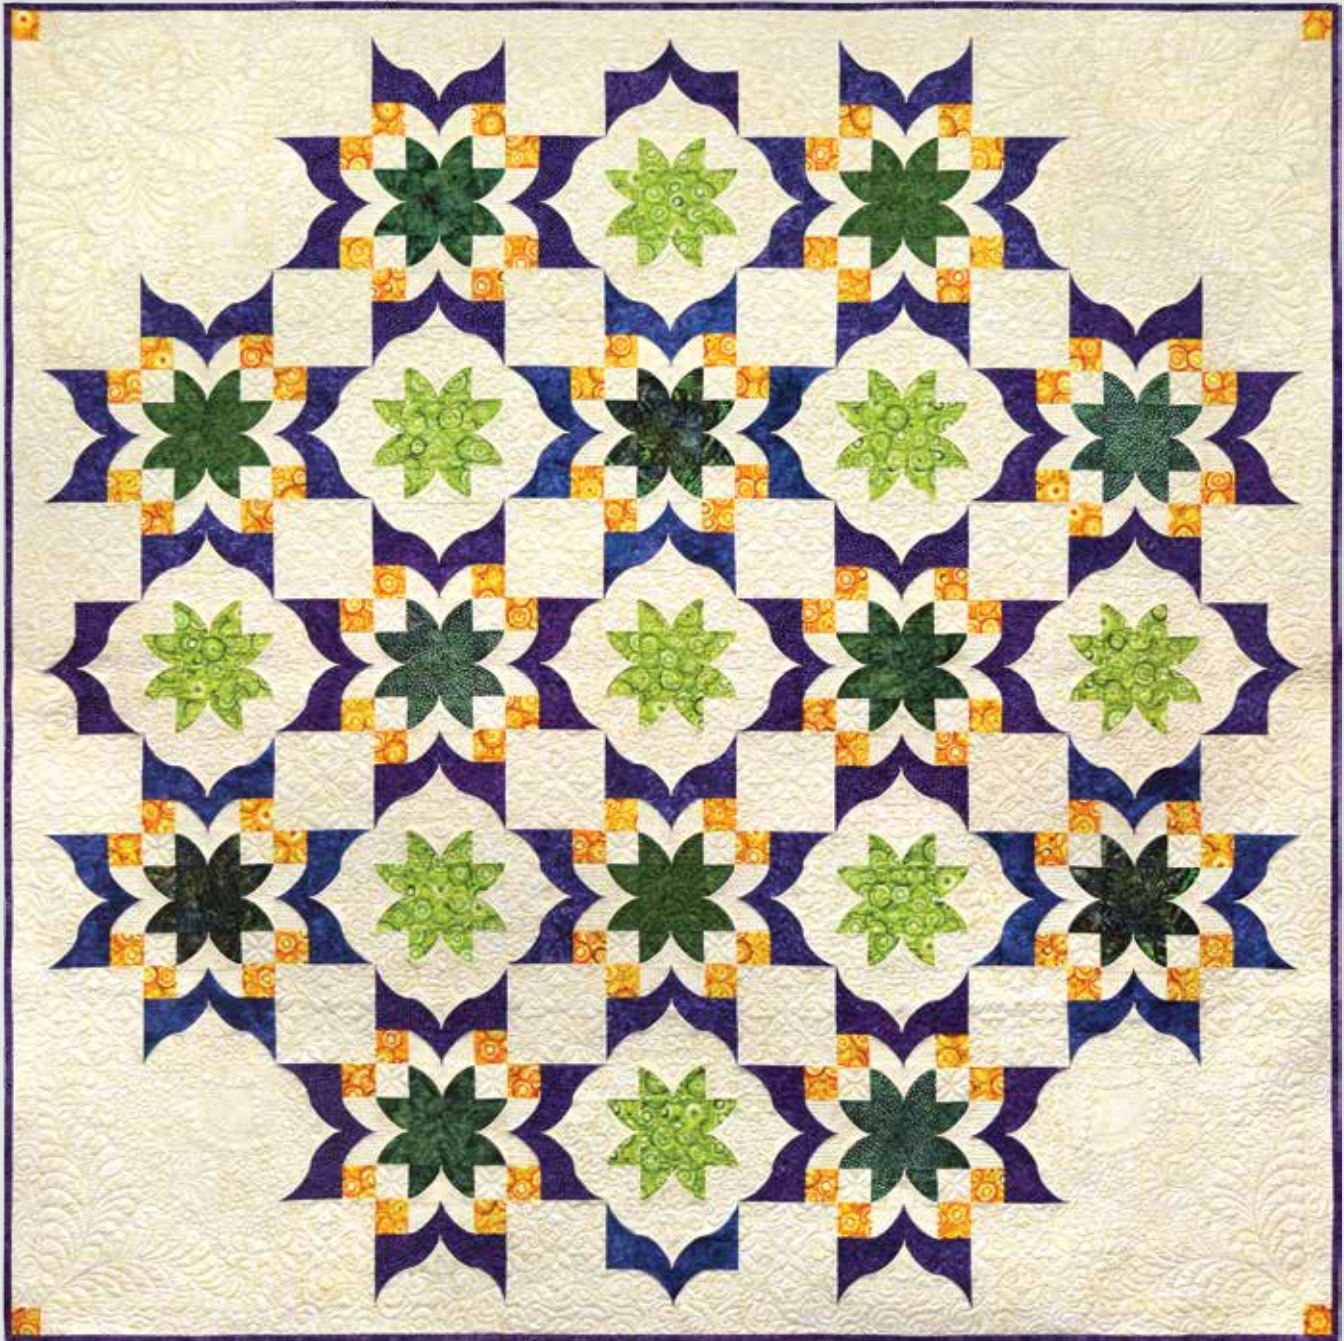

Java Batiks

Victorian Dream

Multiple Sizes

Designed by Annette Ornelas

Southwind Designs

SOD227-V

MSRP \$10.00

	Small: 52" x 80"	Large: 80" x 80"			
MASB01-024	4 ys	6 yds	MASB07-031	2/3 yd	2/3 yd
MASB00-004	1/3 yd	1/3 yd	MASB00-055	2/3 yd	2/3 yd
MAS8444-G	1/3 yd	1/3 yd	MASB02-024	2/3 yd	2/3 yd
MASB07-012	1/3 yd	1/3 yd	MASB-0328	2/3 yd	2/3 yd
LABS10-0086	1/3 yd	1/3 yd	MAS8444-S	1/2 yd	2/3 yd
LABSB56-0369	1/3 yd	1/3 yd	MAS8443-G	3-1/4 yd	5 yds
			MASB00-055	2/3 yd	3/4 yd