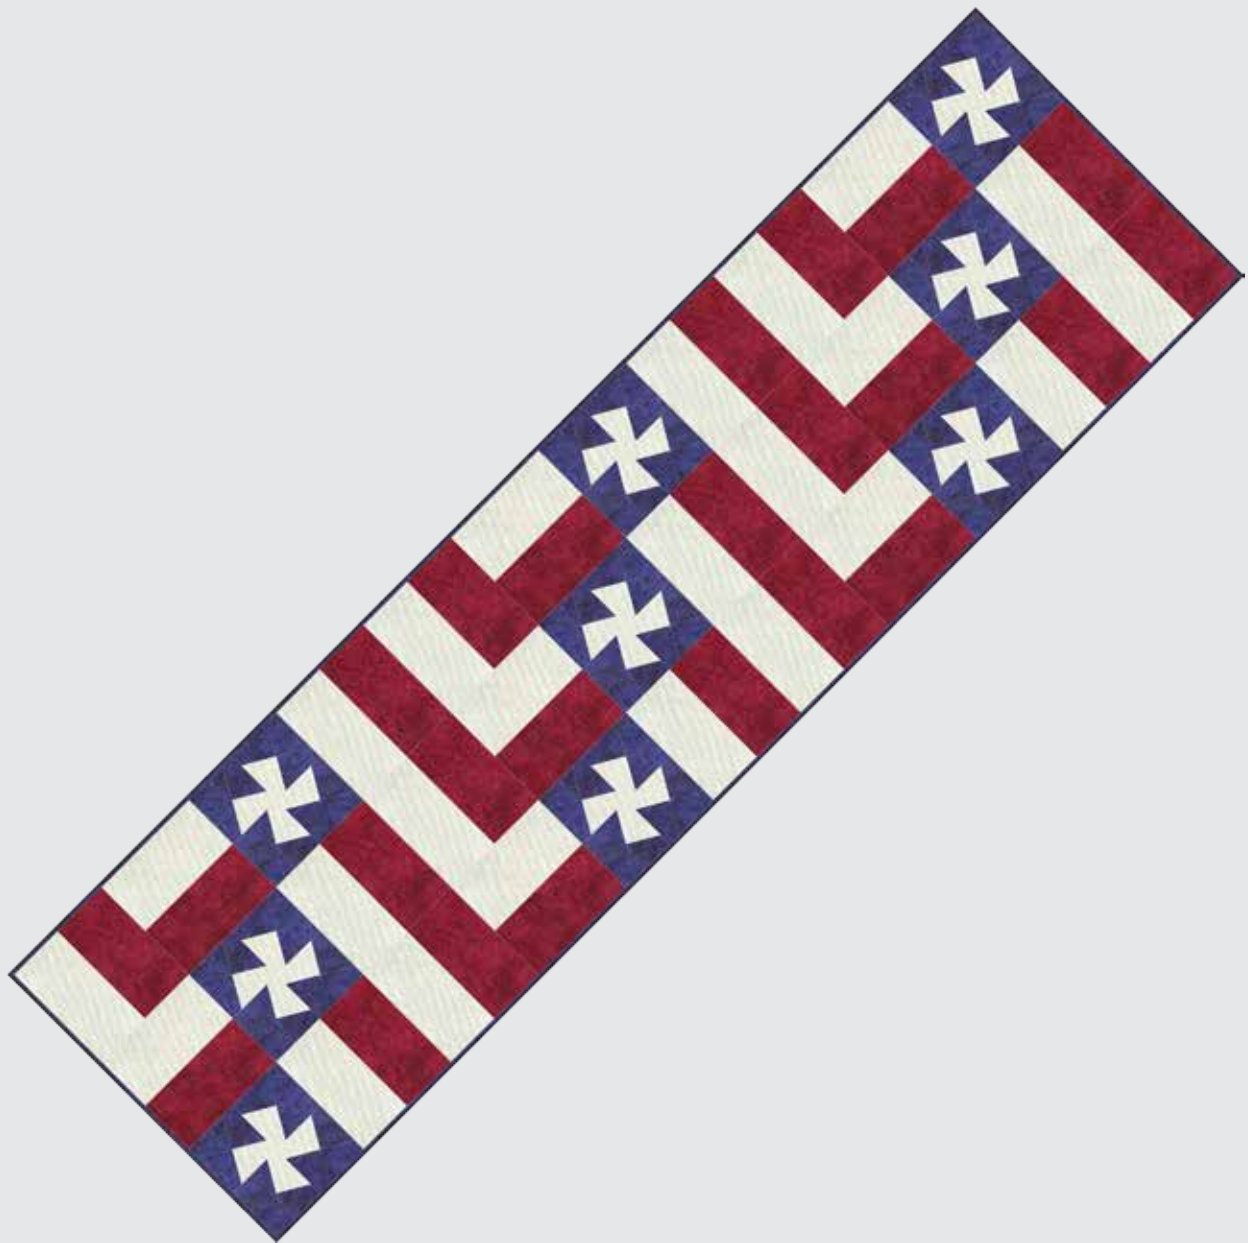

Shadow Play

Twister Waves Runner
 18" x 66"
 Designed by Marilyn Foreman

Twister Sisters Designs
 TWS103 MSRP \$9.50

MAS513-RX	1/2 yd
MAS513-W2	3/4 yd
MAS513-YJ	3/4 yd

MAS513-NYJ	3/8 yd
Your Choice	Backing
Tools:	
CSDLTW-2	Lil Twister Tool
	1 each