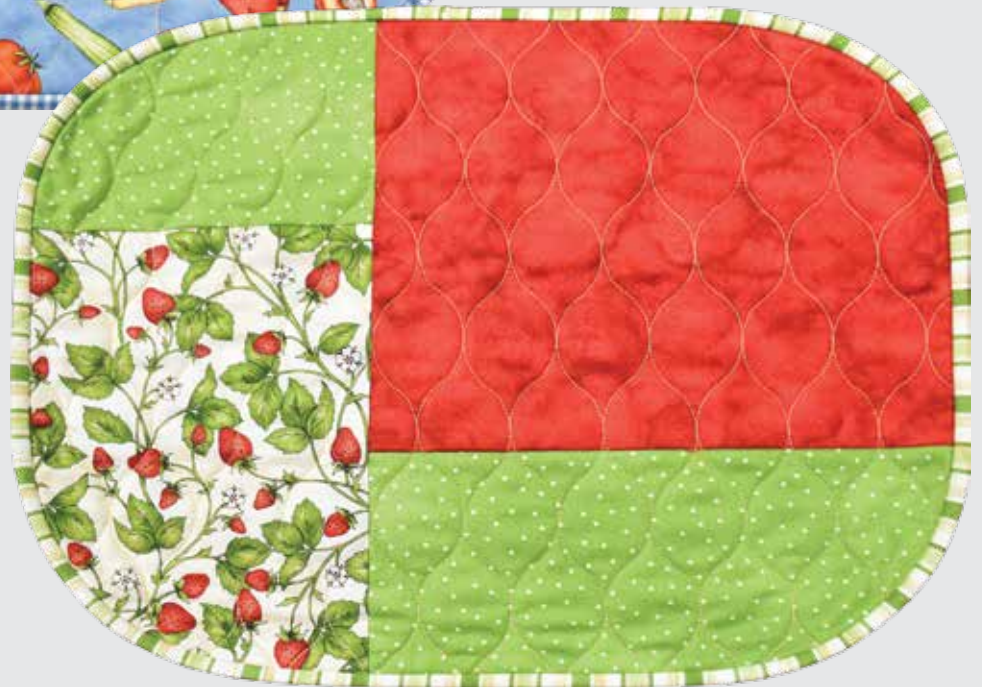

# From the Farm

**Sidewalk Squares**

**Color Block**

Terry's Table Placemats

14" x 18-1/2"

Designed by Terry Atkinson

Atkinson Designs

ATD184

MSRP \$9.50

<b>Sidewalk Squares</b>	<b>Makes 2</b>	<b>Makes 4</b>
MAS8283-B (main color)	1/2 yd	3/4 yd
MAS8119-R5	2-1/2" x 21"	(2) 2-1/2" x 21"
MAS8119-G5	2-1/2" x 21"	(2) 2-1/2" x 21"
MAS8119-O	2-1/2" x 21"	(2) 2-1/2" x 21"
MAS610-B3 (binding)	1/2 yd	3/4 yd
Backing your choice	1/2 yd	1 yd

<b>Color Block</b>	<b>Makes 2</b>	<b>Makes 4</b>
MAS8338-R	FQ	1/3 yd
MAS8285-E	FQ	1/3 yd
MAS8119-G5	FQ	1/3 yd
MAS8286-G (binding)	1/2 yd	3/4 yd
Backing your choice	1/2 yd	1 yd

# From the Farm

**Plaid (GREEN)**

**Plaid (RED)**

Terry's Table Placemats

14" x 18-1/2"

Designed by Terry Atkinson

Atkinson Designs

ATD184