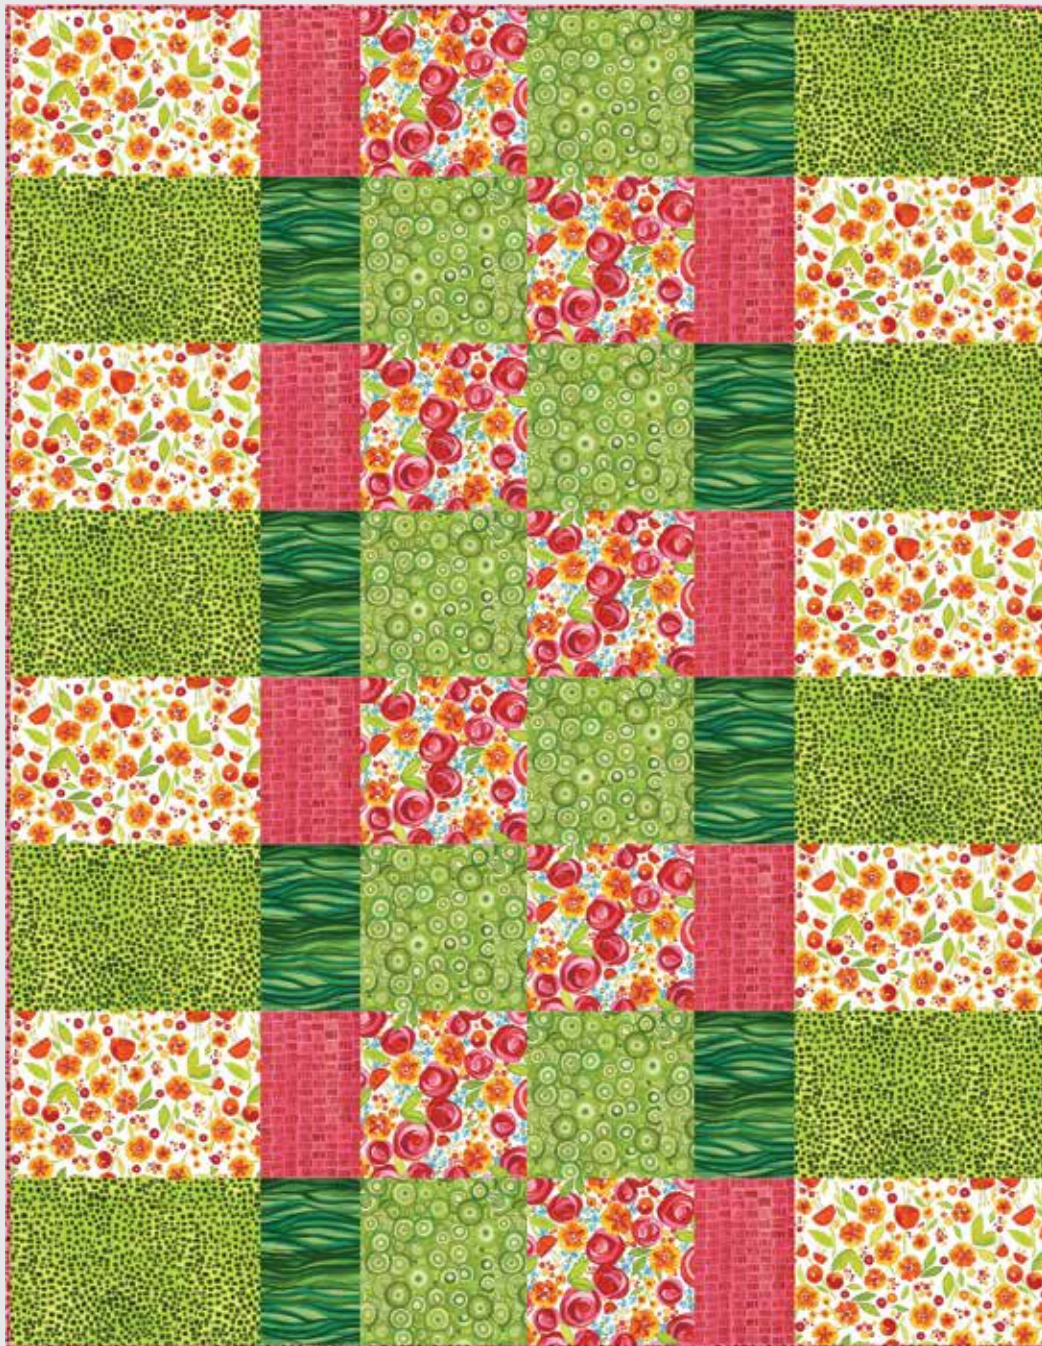

Wild By Nature

Tea with Mara

50" x 64"

Designed by Deanne Moore

Creative Sewlutions

CRS429

MSRP \$9.00

MAS8441-W

7/8 yd

MAS8440-W

2/3 yd

MAS8445-G

7/8 yd

MAS8444-G

2/3 yd

MAS8446-P