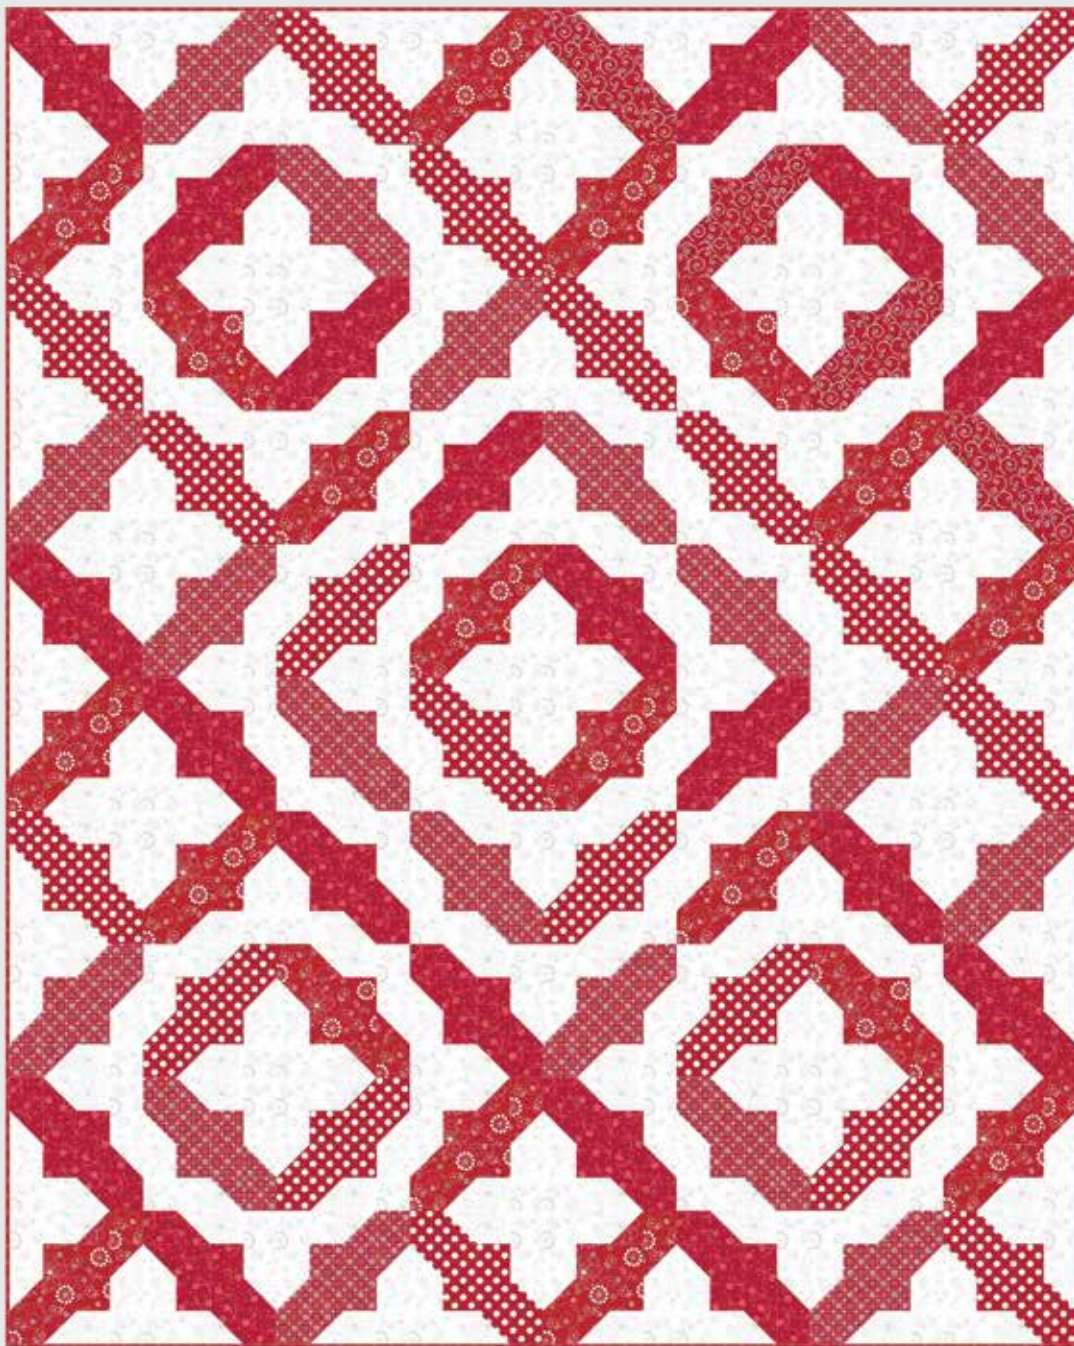

Kimberbell Basics

Square Dance

64" x 80"

Designed by Tiffany Hayes

Needle in a Hayes Stack

NEH1623

MSRP \$10.00

MAS8245-PR

2/3 yd

MAS8243-R

2/3 yd

MAS8241-R

2/3 yd

MAS8246-WW

3 yds

MAS8216-R