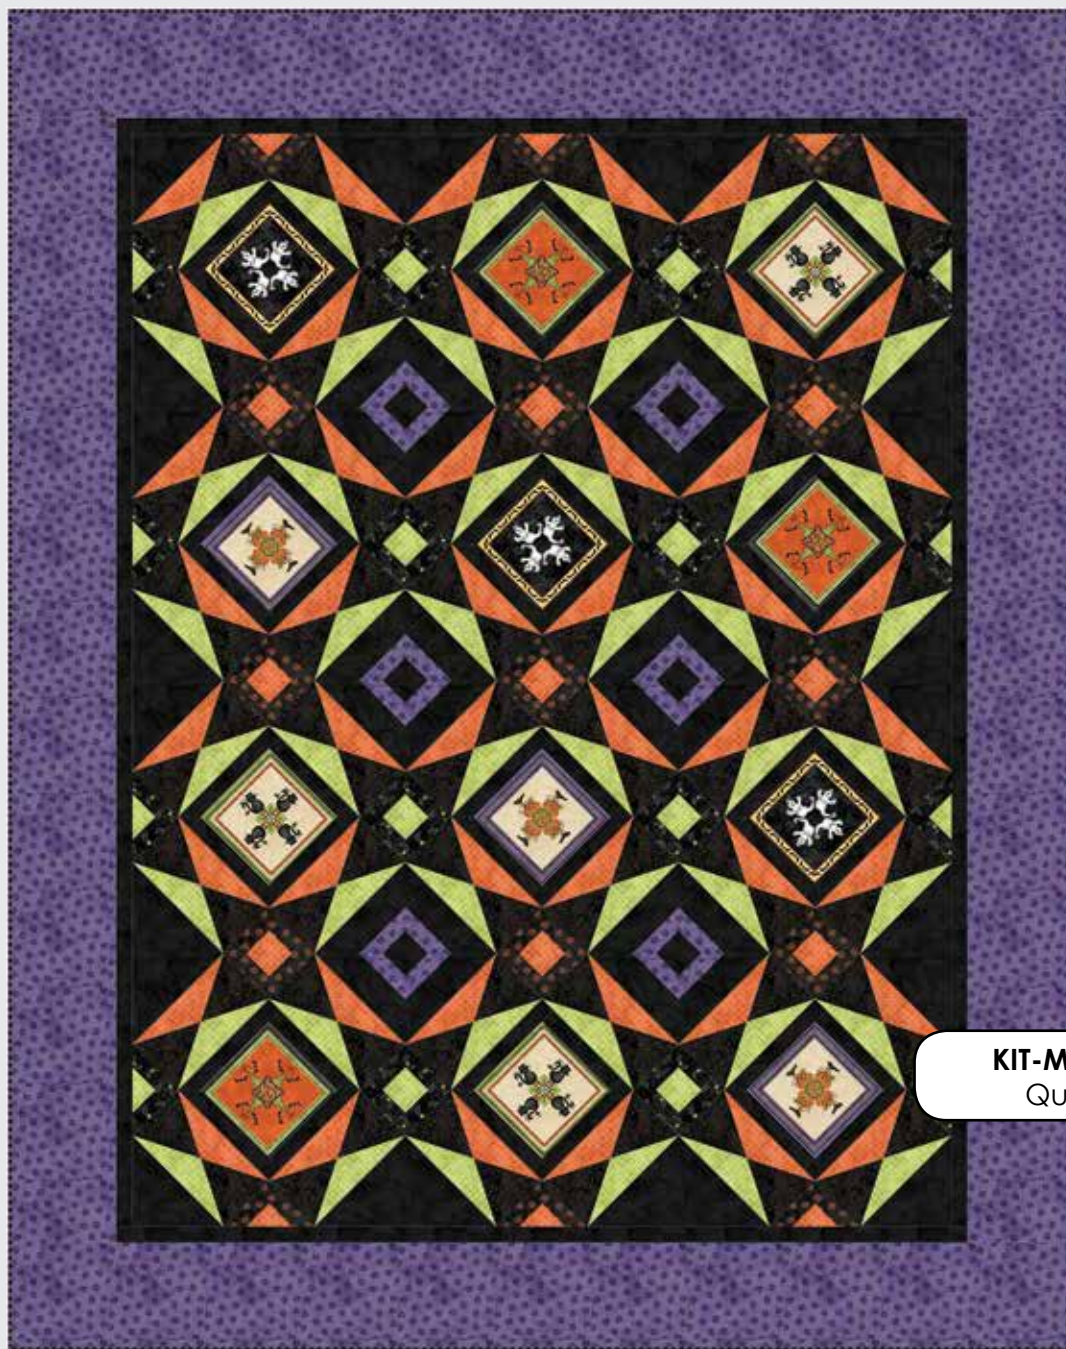

Halloweenie

KIT-MASSPM
Quilt Kit

Spooky Masquerade

66" x 83"

Designed by Tiffany Hayes

Needles in a Haystack

NH1628

MSRP \$ 10.00