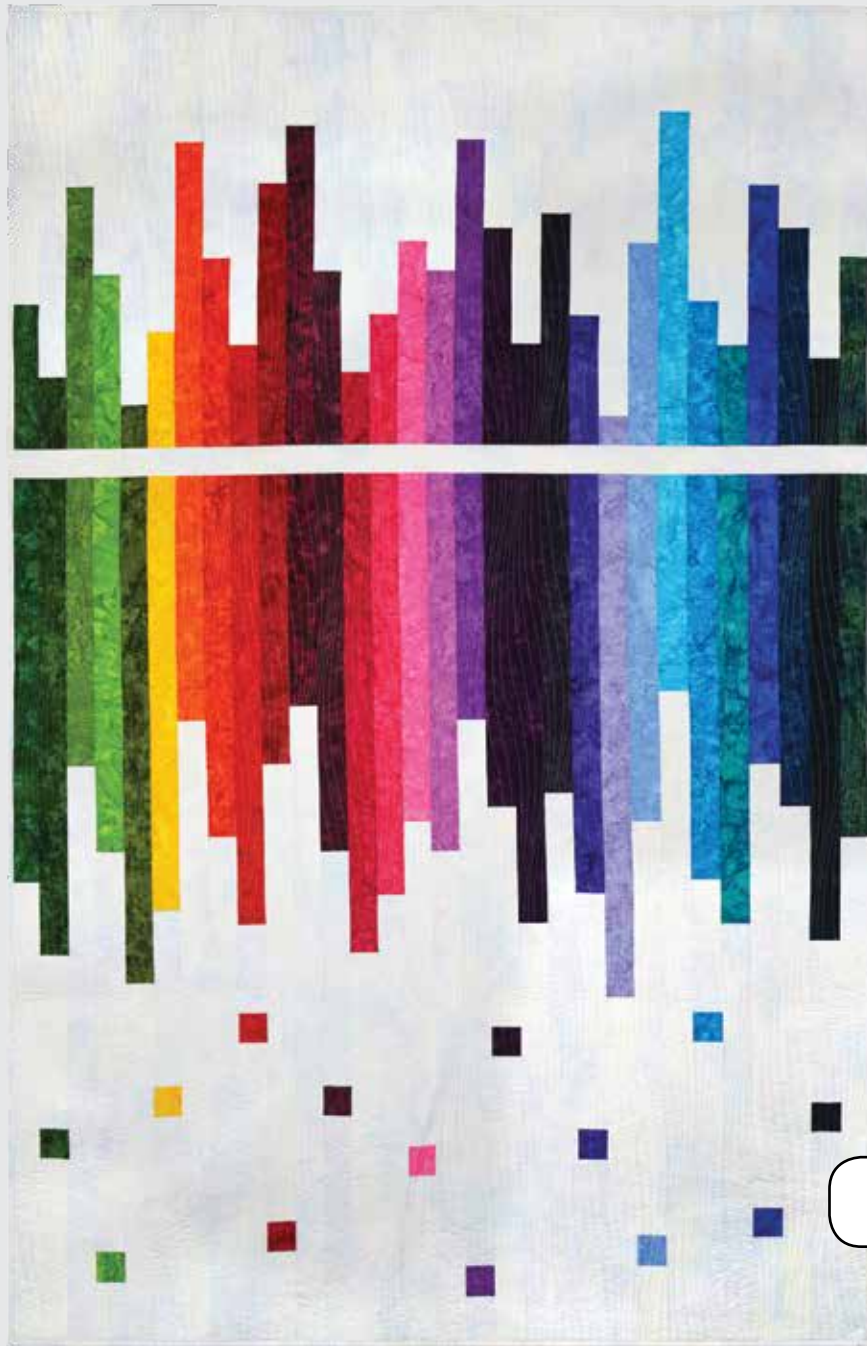

# Java Batiks

Skyline Reflected, Queen  
 80" x 100"  
 Designed by Sam Hunter

Hunter Design Studio  
 HDS041  
 MSRP \$12.00

|                   |                 |           |
|-------------------|-----------------|-----------|
| ST/FWDJRW         | 40 pc strip set | 1 set     |
| GALJABYABS10-0092 | Binding         | 7/8 yd    |
| GALJABYABS10-0092 | Background      | 4-1/2 yds |

# Java Batiks

**KIT-FWDSKR**  
Quilt Kit

|                         |  |                      |              |
|-------------------------|--|----------------------|--------------|
| Skyline Reflected, Twin |  | Hunter Design Studio |              |
| 60" x 90"               |  | HDS041               | MSRP \$12.00 |
| Designed by Sam Hunter  |  |                      |              |