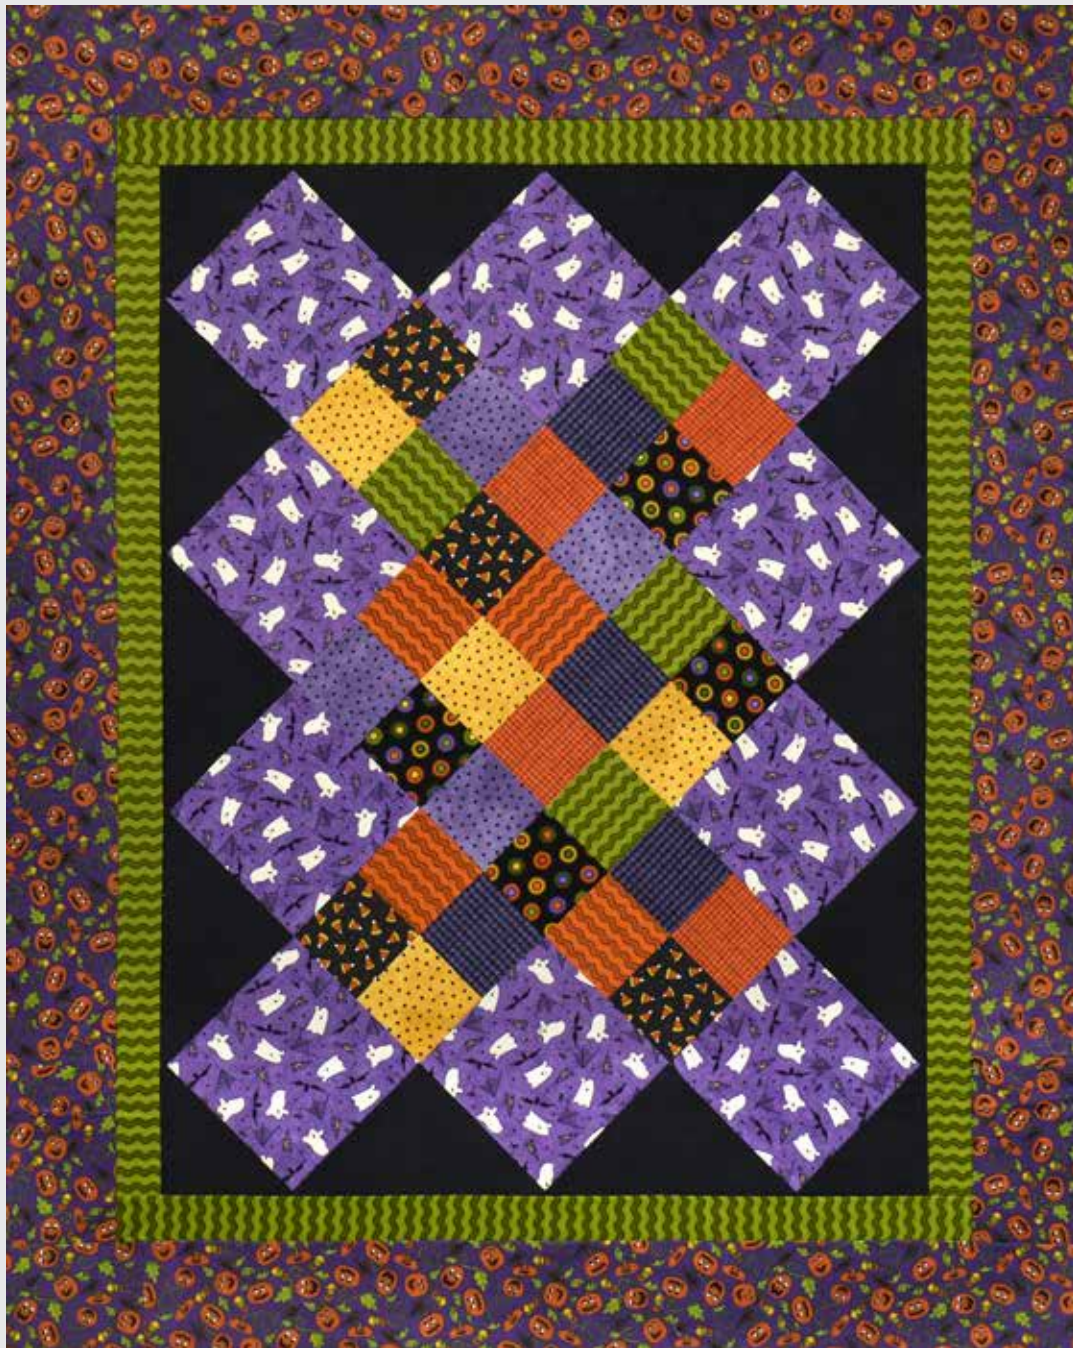

# Pumpkin Party Flannel

Pumpkin Party Quilt

48-1/2" x 59-1/2"

Designed by Grace Wilson

EE Schenck Company

Free Downloadable Pattern

[www.eeschcnck.com](http://www.eeschcnck.com)

MASF8325-Z	1/3 yd	MASF8321-V	1-1/2 yds
MASF8324-O	1/3 yd	MASF513-J5	3/4 yd
MASF18506-S	1/3 yd	MASF8322-N	1-7/8 yds
MASF18503-O	1/3 yd	MASF8324-G	Binding
MASF8323-J	1/3 yd	Your Choice	Backing
MASF18506-V	1/3 yd		3-1/2 yds
MASF18504-VB	1/3 yd		
MASF8324-G	3/4 yd		