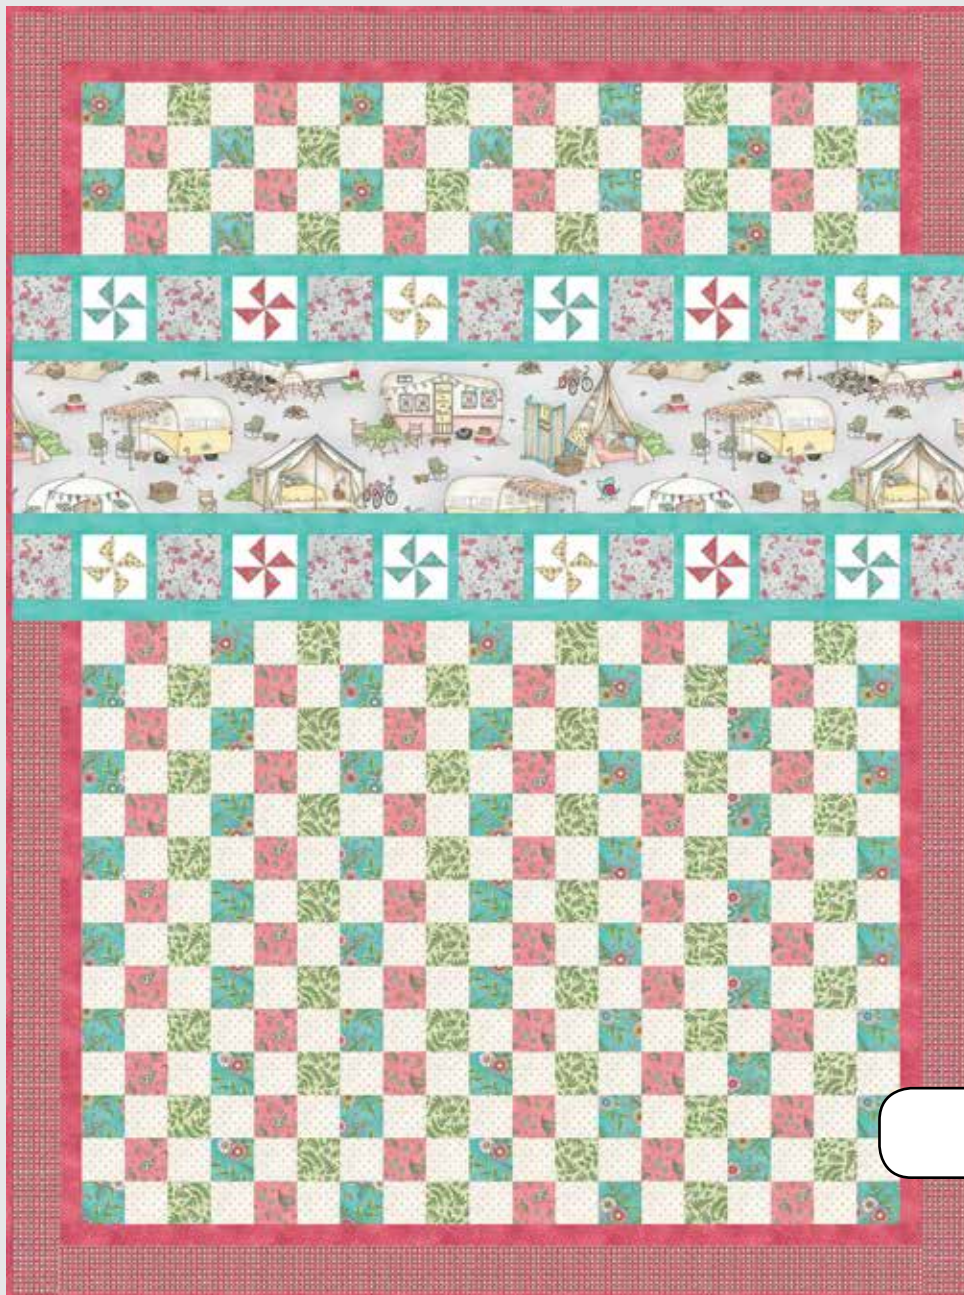

# Roam Sweet Home

**KIT-MASPIP**  
Quilt Kit

Pinwheels & Playgrounds			Main Street Market Designs		
45" x 60"			MSM101		
Designed by Kimberly Bourne			MSRP \$10.00		
MAS8233-UW	Background	1/4 yd	MAS8223-Q	Alternating Patchwork	3/8 yd
MAS8225-S	Accent Fabrics	1/8 yd	MAS8227-R	Alternating Patchwork	3/8 yd
MAS8225-R	Accent Fabrics	1/8 yd	MAS8224-G	Alternating Patchwork	3/8 yd
MAS8225-Q	Accent Fabrics	1/8 yd	MAS513-R35	Inner Border	1/4 yd
MAS8226-K	Alternate Squares	1/4 yd	MAS8229-R	Outer Border	1/2 yd
MAS513-QQ3	Sashing	3/8 yd	MAS513-R35	Binding	7/8 yd
MAS8220-K	Panel	1/2 yd	MAS8220-K	Backing	3-1/4 yds
MAS609-ET	Patchwork Background	7/8 yd			