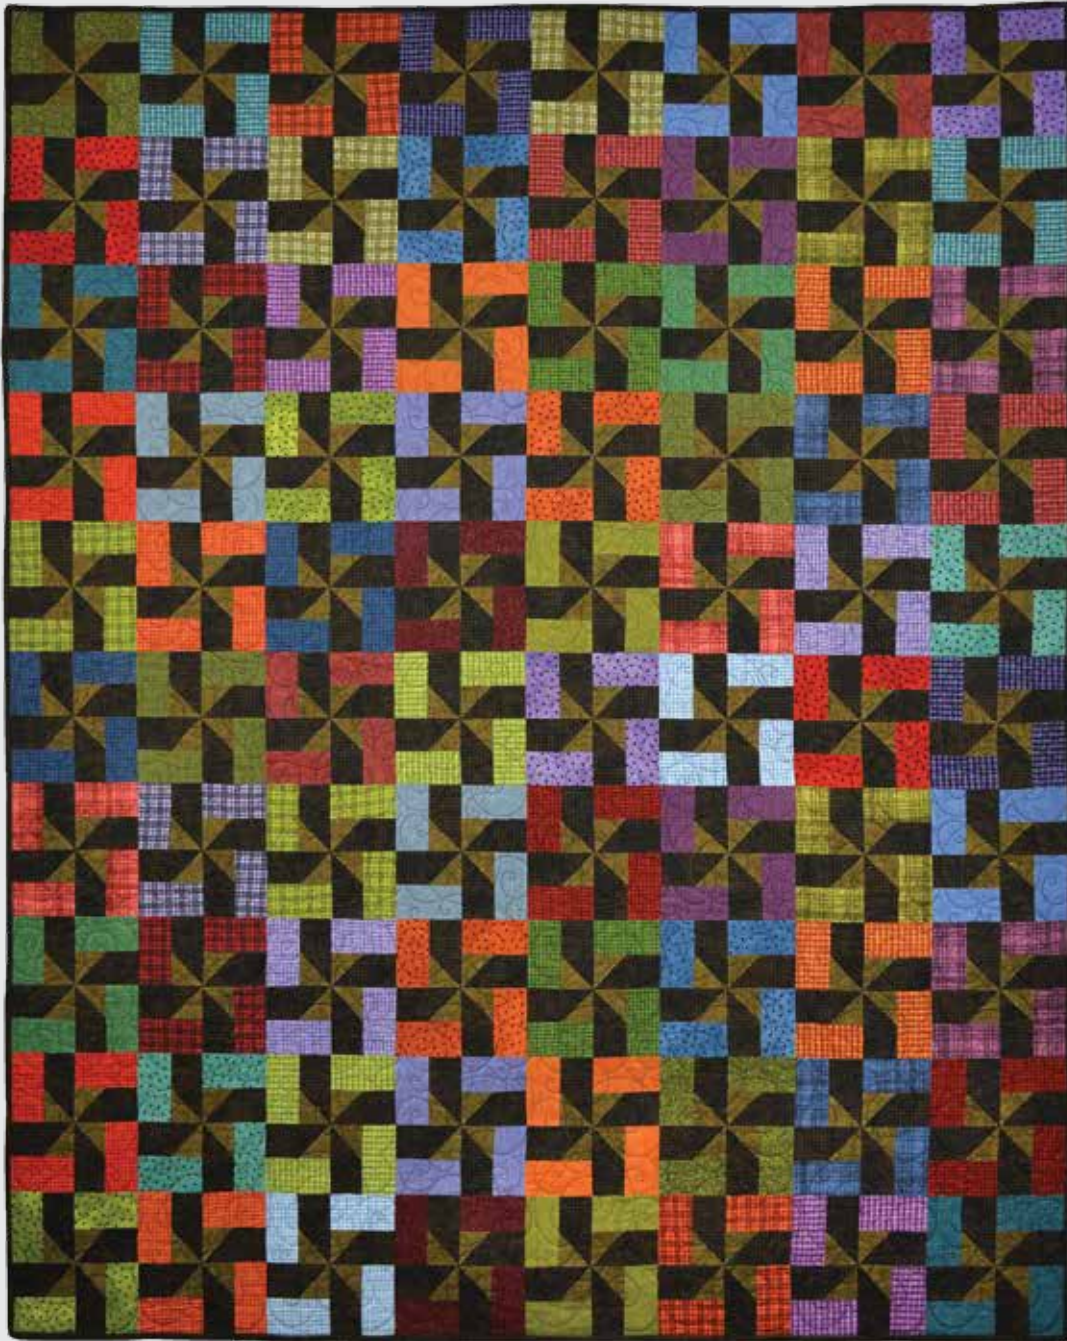

Woolies Flannel

Pinwheel Play		All Through the Night	
64" x 80"		ATN1618 (Postcard Pattern)	MSRP \$4.00
Designed by Bonnie Sullivan			
ST/MASWOF-COL		1 Strip Set	
MASF1840-J	Includes Binding	3-1/4 yds	
MASF1841-J		1-1/2 yds	
Your Choice	Backing	5 yds	