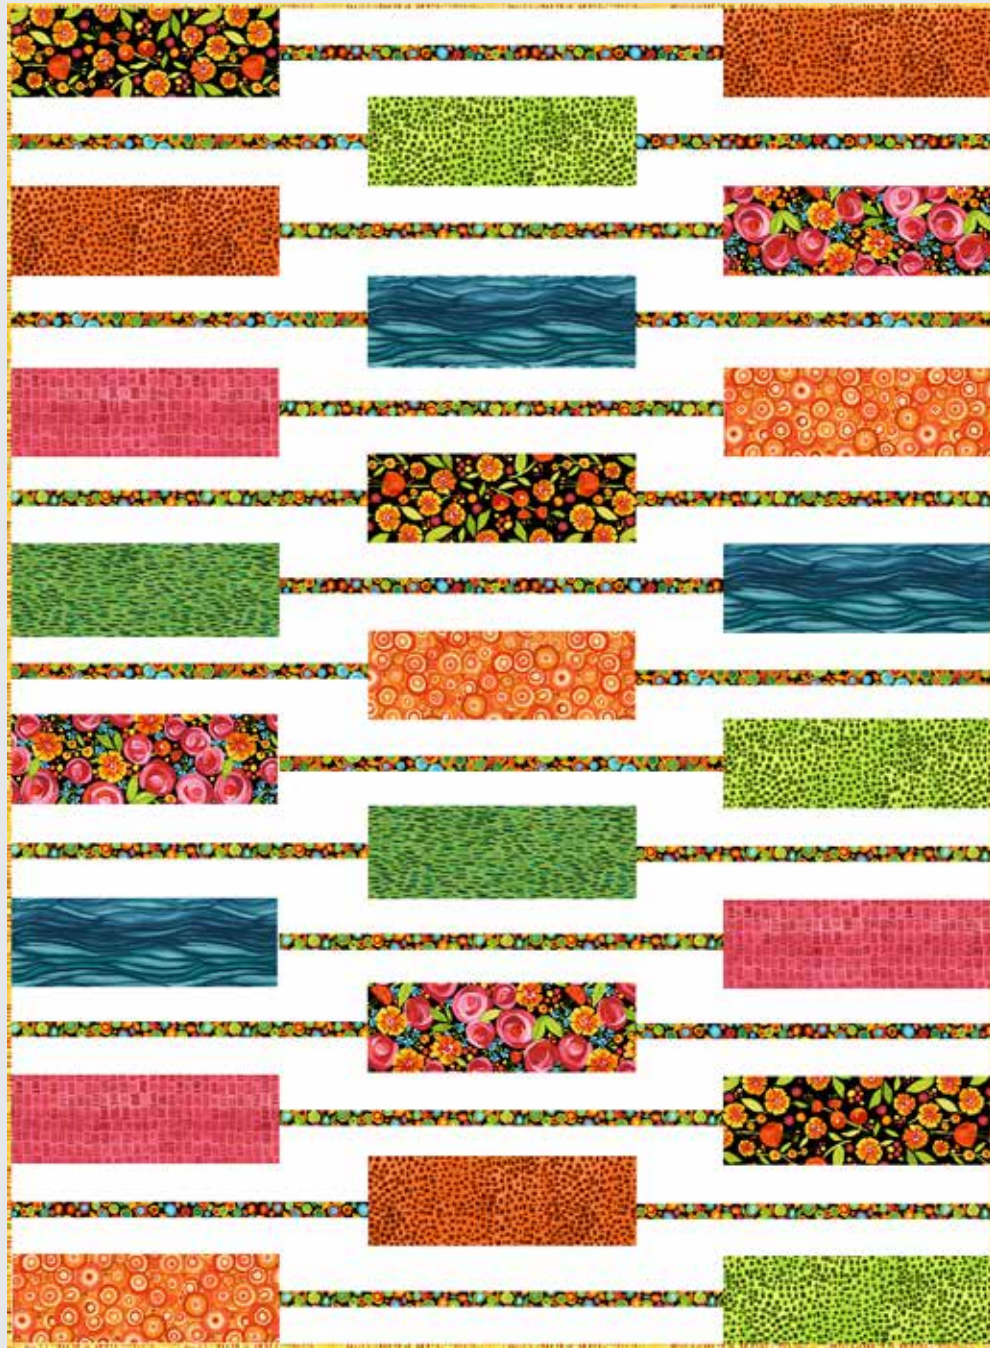

Wild by Nature

Messages Light

61" x 83"

Designed by Deanne Moore

That Patchwork Place

TPPS407

MSRP \$4.00
ea, pu/6

MAS8445-G

Accent Strip

1 yd

MAS305-UW

Background

2-1/2 yds

MAS8447-S

Binding

5/8 yd

Your Choice

Backing

4 yds

Wild by Nature

Messages Dark

61" x 83"

Designed by Deanne Moore

That Patchwork Place