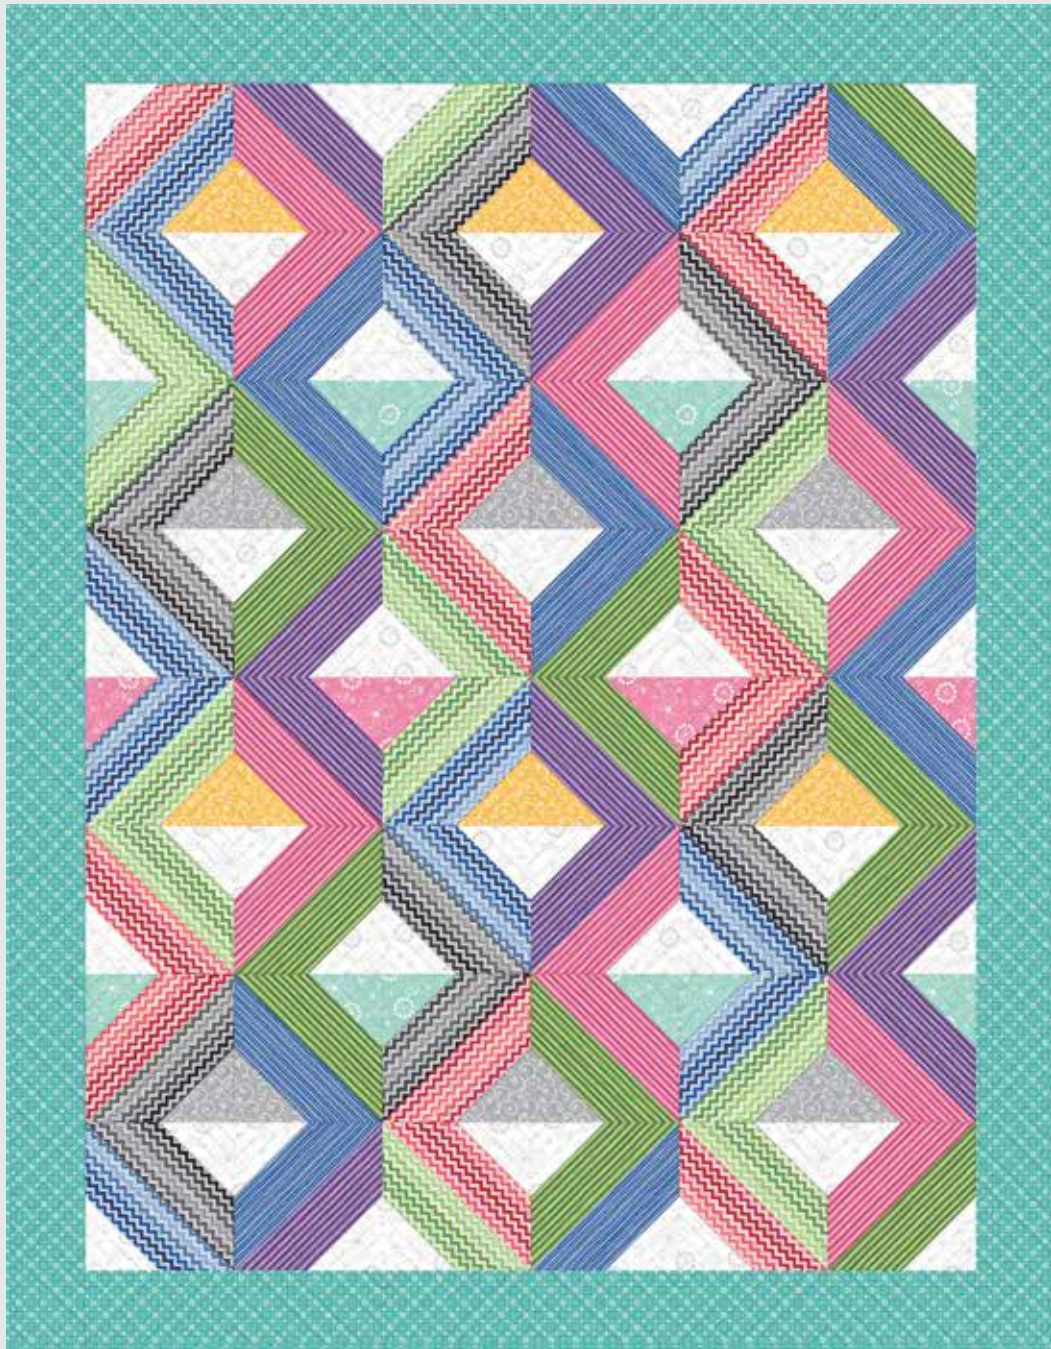

D Digital
Image
ONLY

MAS8246-WW	7/8 yd	MAS8202-RP	1/2 yd
MAS8243-S	FQ	MAS8242-B	1/2 yd
MAS8246-Q	FQ	MAS8242-G	1/2 yd
MAS8243-K	FQ	MAS8242-P	1/2 yd
MAS8246-P	FQ	MAS8242-V	1/2 yd
MAS8202-BB	1/2 yd	MAS8241-Q Includes Binding .	1-1/2 yds
MAS8202-GG	1/2 yd	Backing	3 yds
MAS8202-KJ	1/2 yd		

KIMBERBELL®
basics
by Kim Christopherson

Sassy Stripes

50" x 64"

Designed by Rachel Shelburne

Needlings Inc.

Pattern Info coming.....MSRP \$8.00