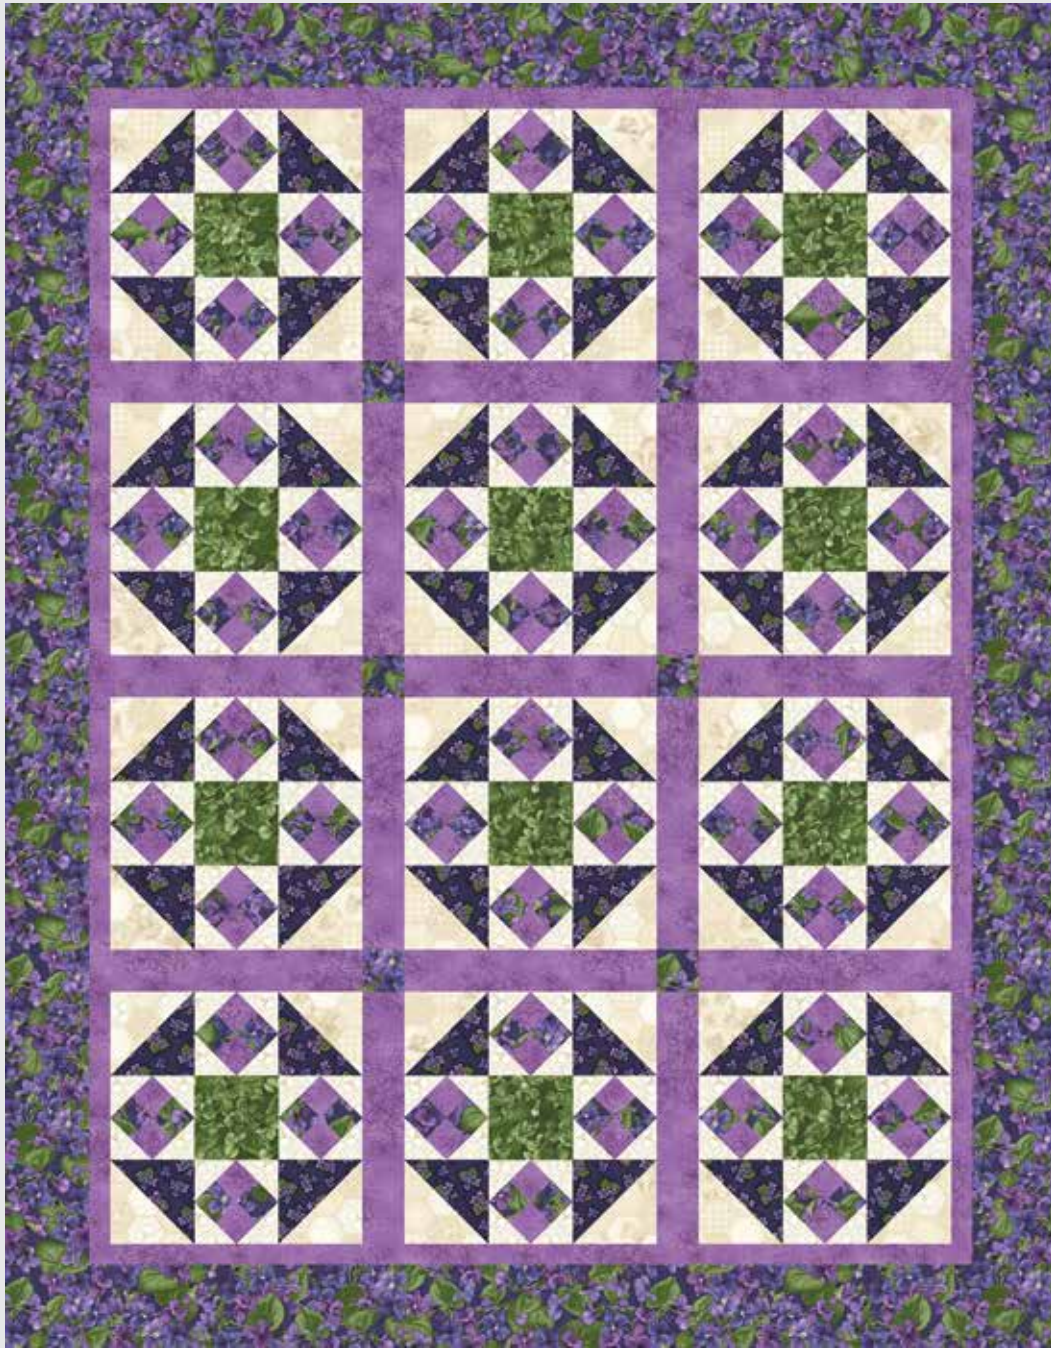

Arabella

Fields of Red Clover

39-1/2" x 50-1/2"

That Patchwork Place

That Patchwork Place

TPPS109

MSRP \$4.00

MAS8422-V	Blocks, outer border & binding	1-1/4 yds
MAS8428-VR	blocks, sashing & inner border	3/4 yd
MAS8425-E	light print for blocks	1/2 yd
MAS8426-E	light print for blocks	1/2 yd

MAS8424-V	floral print for triangles	1/2 yd
MAS8423-G	center square	1/4 yd
MAS8420-V2	Backing	2-1/2 yds