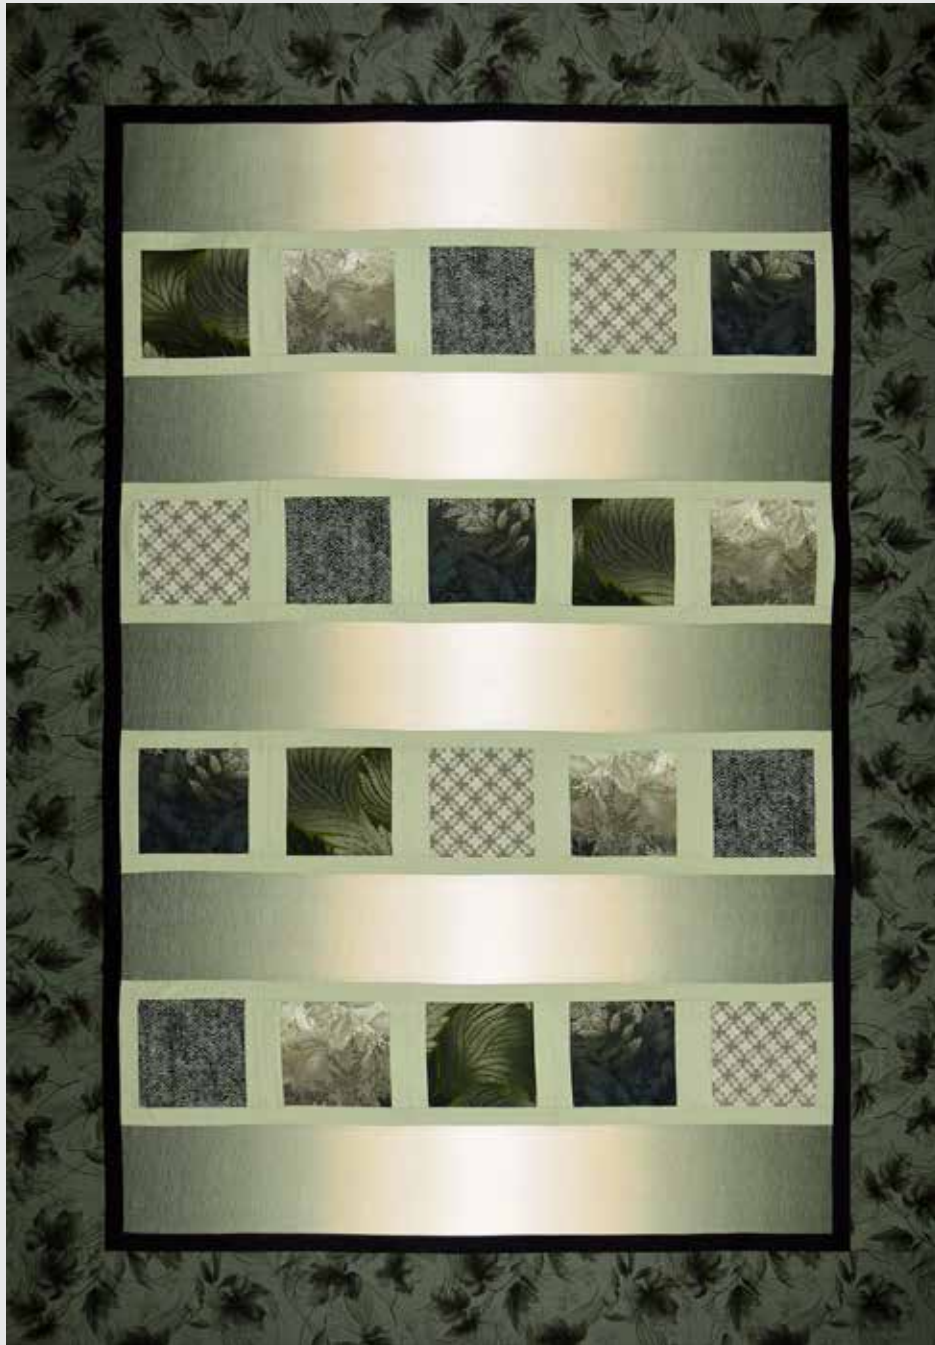

Serenity

Double Trouble
 54-1/2" x 76-1/2"
 Designed by Kari Nichols

Mountainpeek Creations
 MOC418
 MSRP \$8.50

EESER11216-EG	Main Print	1 yd
EESER90234-G2	Picture Center	1/4 yd
EESER90241-G	Picture Center	1/2 yd
EESER90233-AT	Picture Center	1/4 yd
EESER11069-801	Picture Center	1/4 yd

EESER90238-G	Outer Border & Binding	2 yds
MAS109-G	Green Pearl Dot	1 yd
MAS513-J1	Inner Border	1/3 yd
Your Choice	Backing	4-2/3 yds